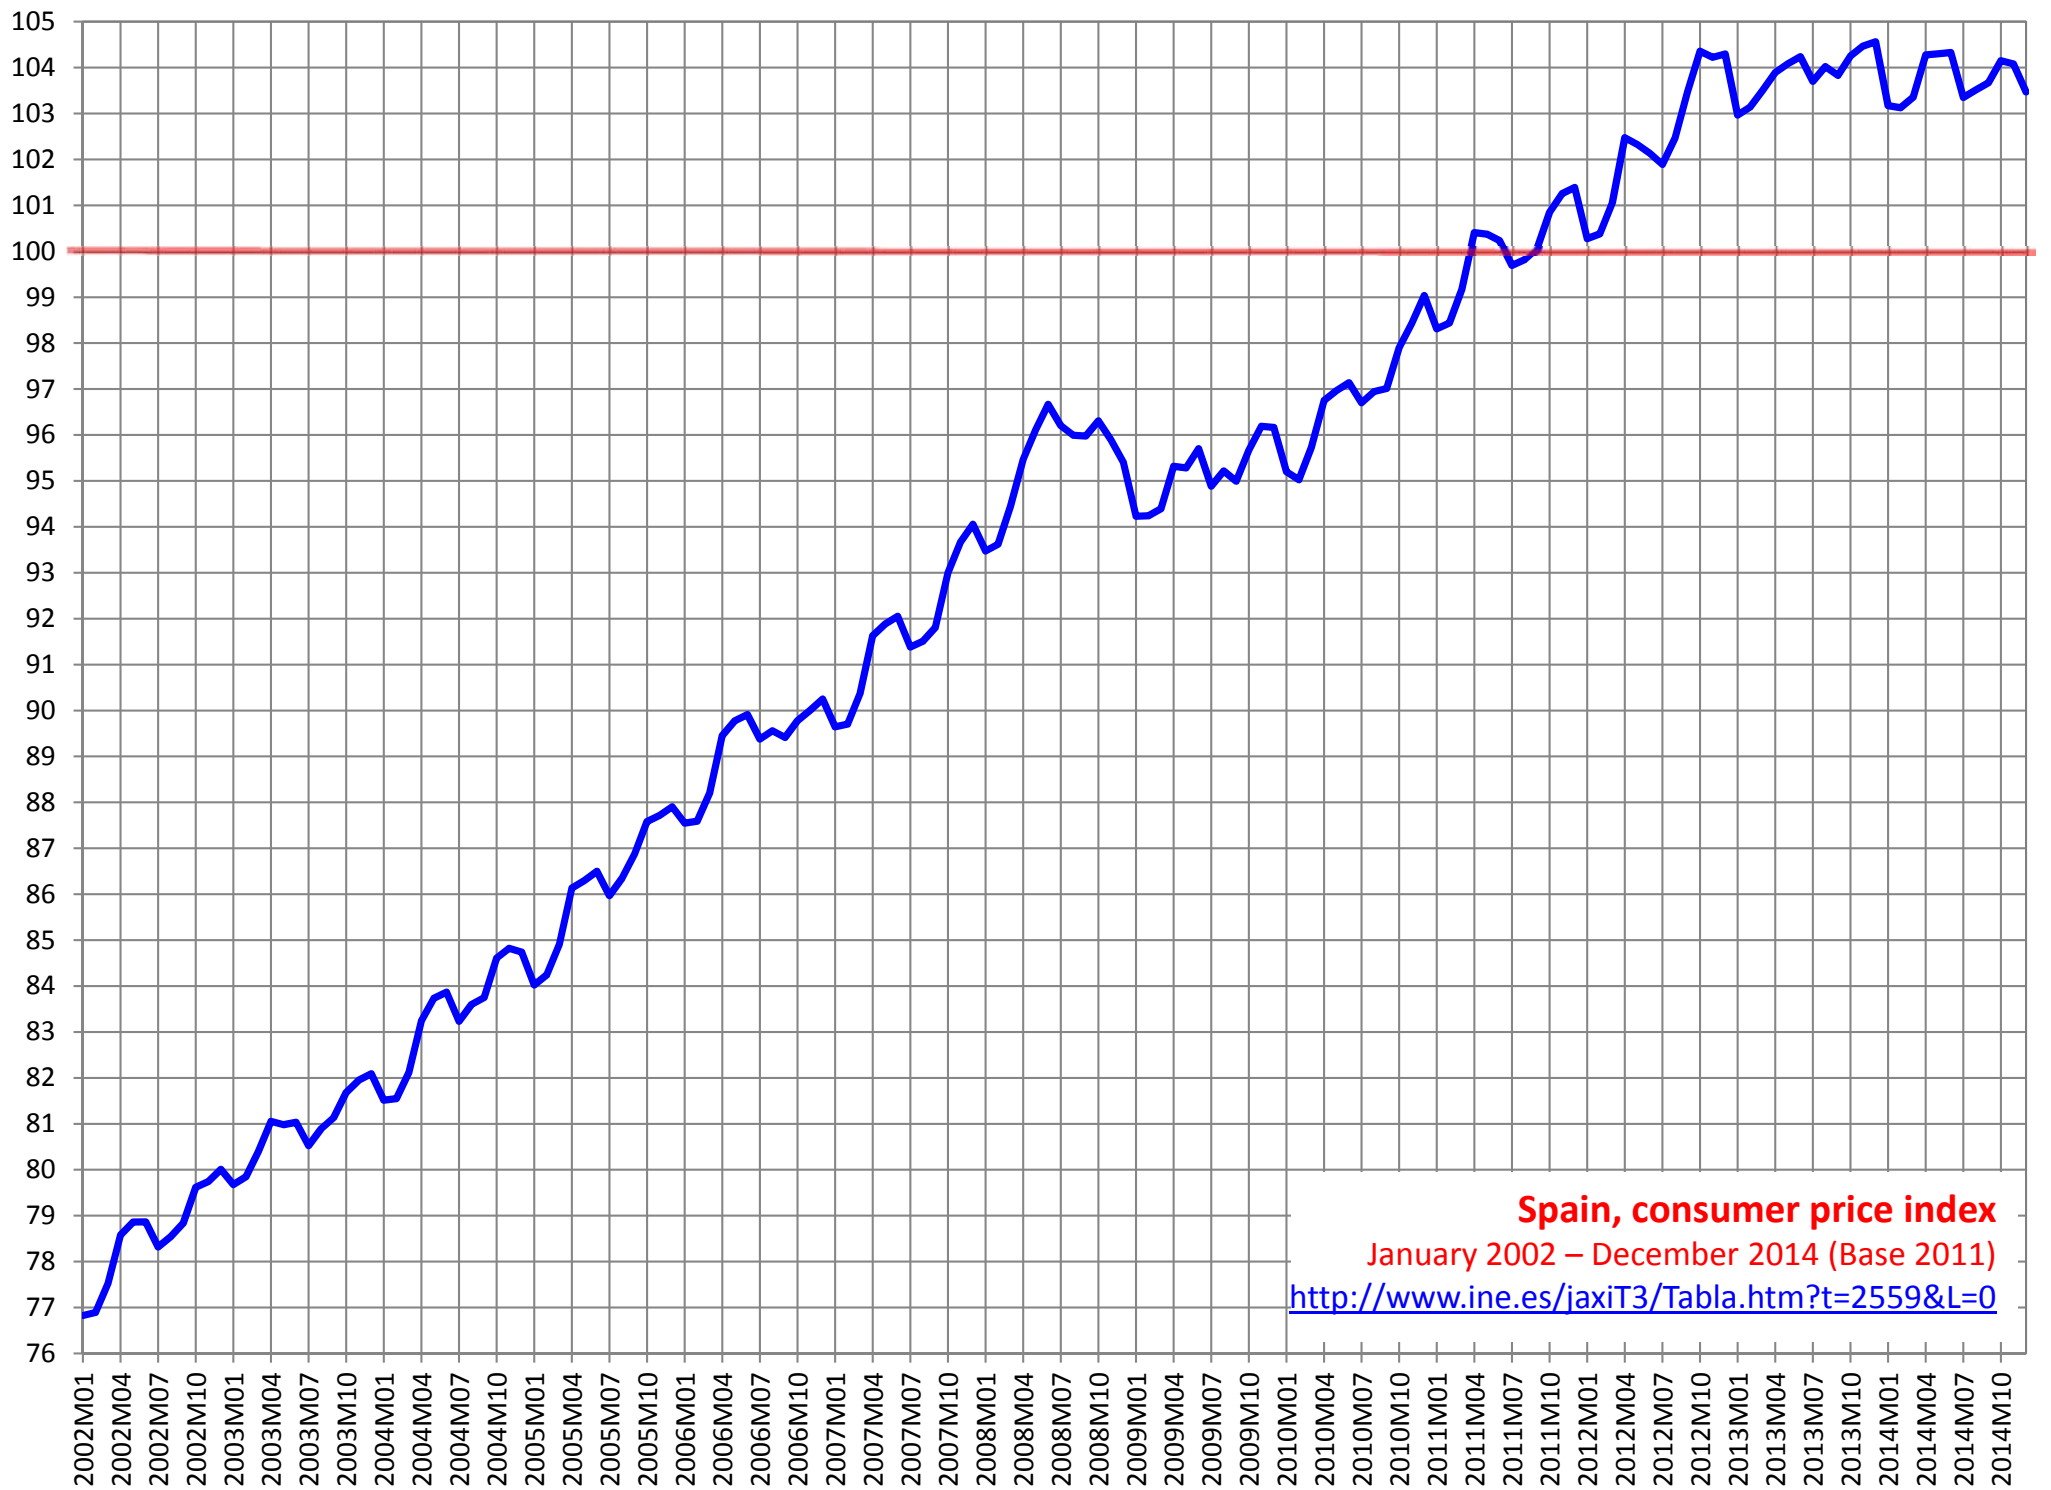

Spain, monthly inflation rate
February 2002 – December 2014 (% monthly change)
<http://www.ine.es/jaxiT3/Tabla.htm?t=2559&L=0>

Spain, consumer price index
January 2002 – December 2014 (Base 2011)
<http://www.ine.es/jaxiT3/Tabla.htm?t=2559&L=0>